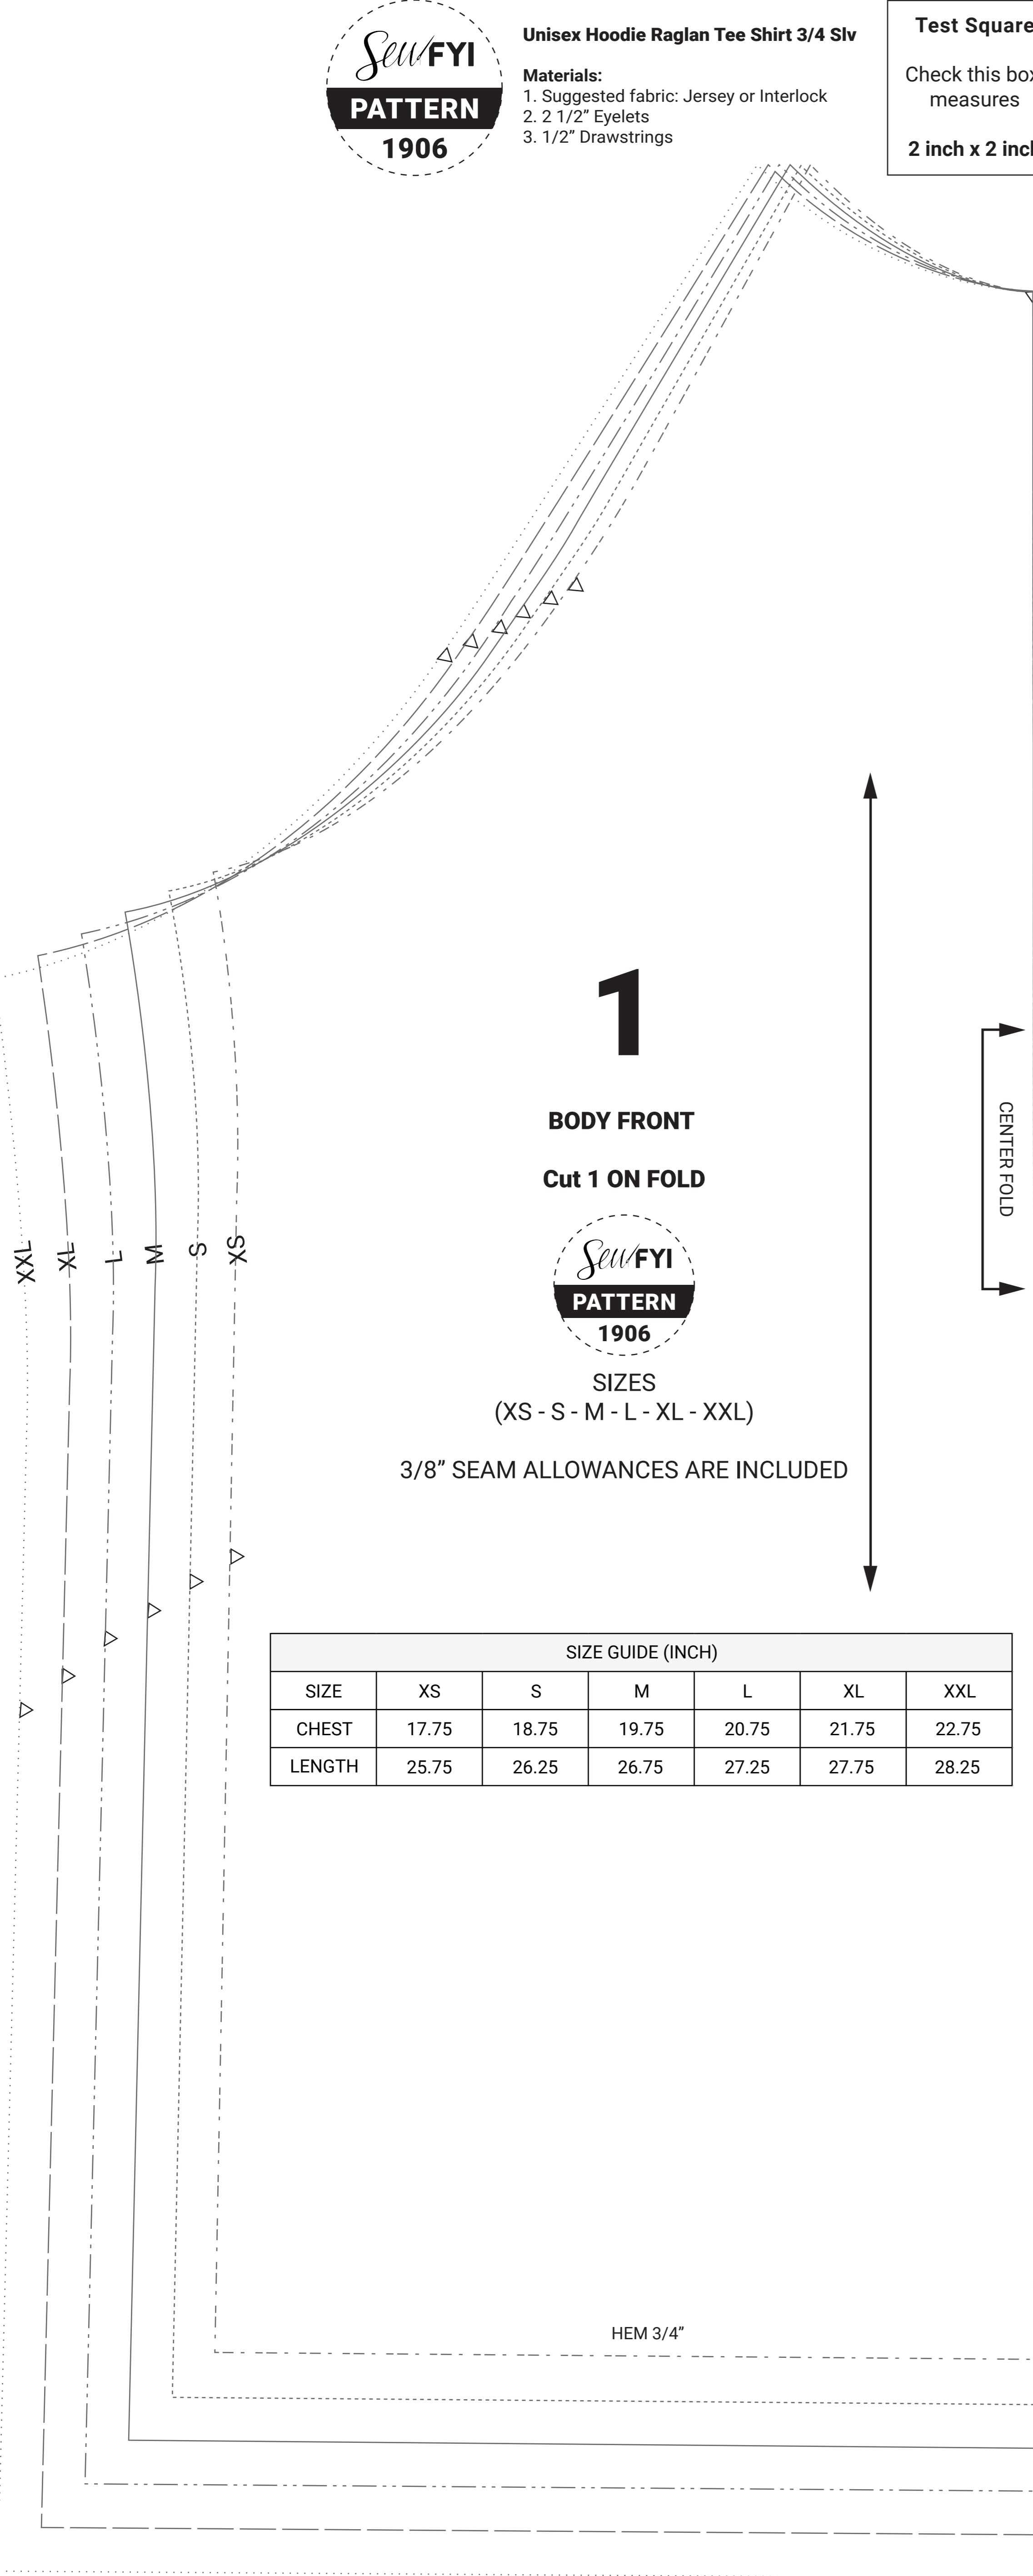

Unisex Hoodie Raglan Tee Shirt 3/4 Slv

- Materials:
1. Suggested fabric: Jersey or Interlock
  2. 1/2" Eyelets
  3. 1/2" Drawstrings

Test Square

Check this box measures

2 inch x 2 inch

SIZE GUIDE (INCH)						
SIZE	XS	S	M	L	XL	XXL
CHEST	17.75	18.75	19.75	20.75	21.75	22.75
LENGTH	25.75	26.25	26.75	27.25	27.75	28.25